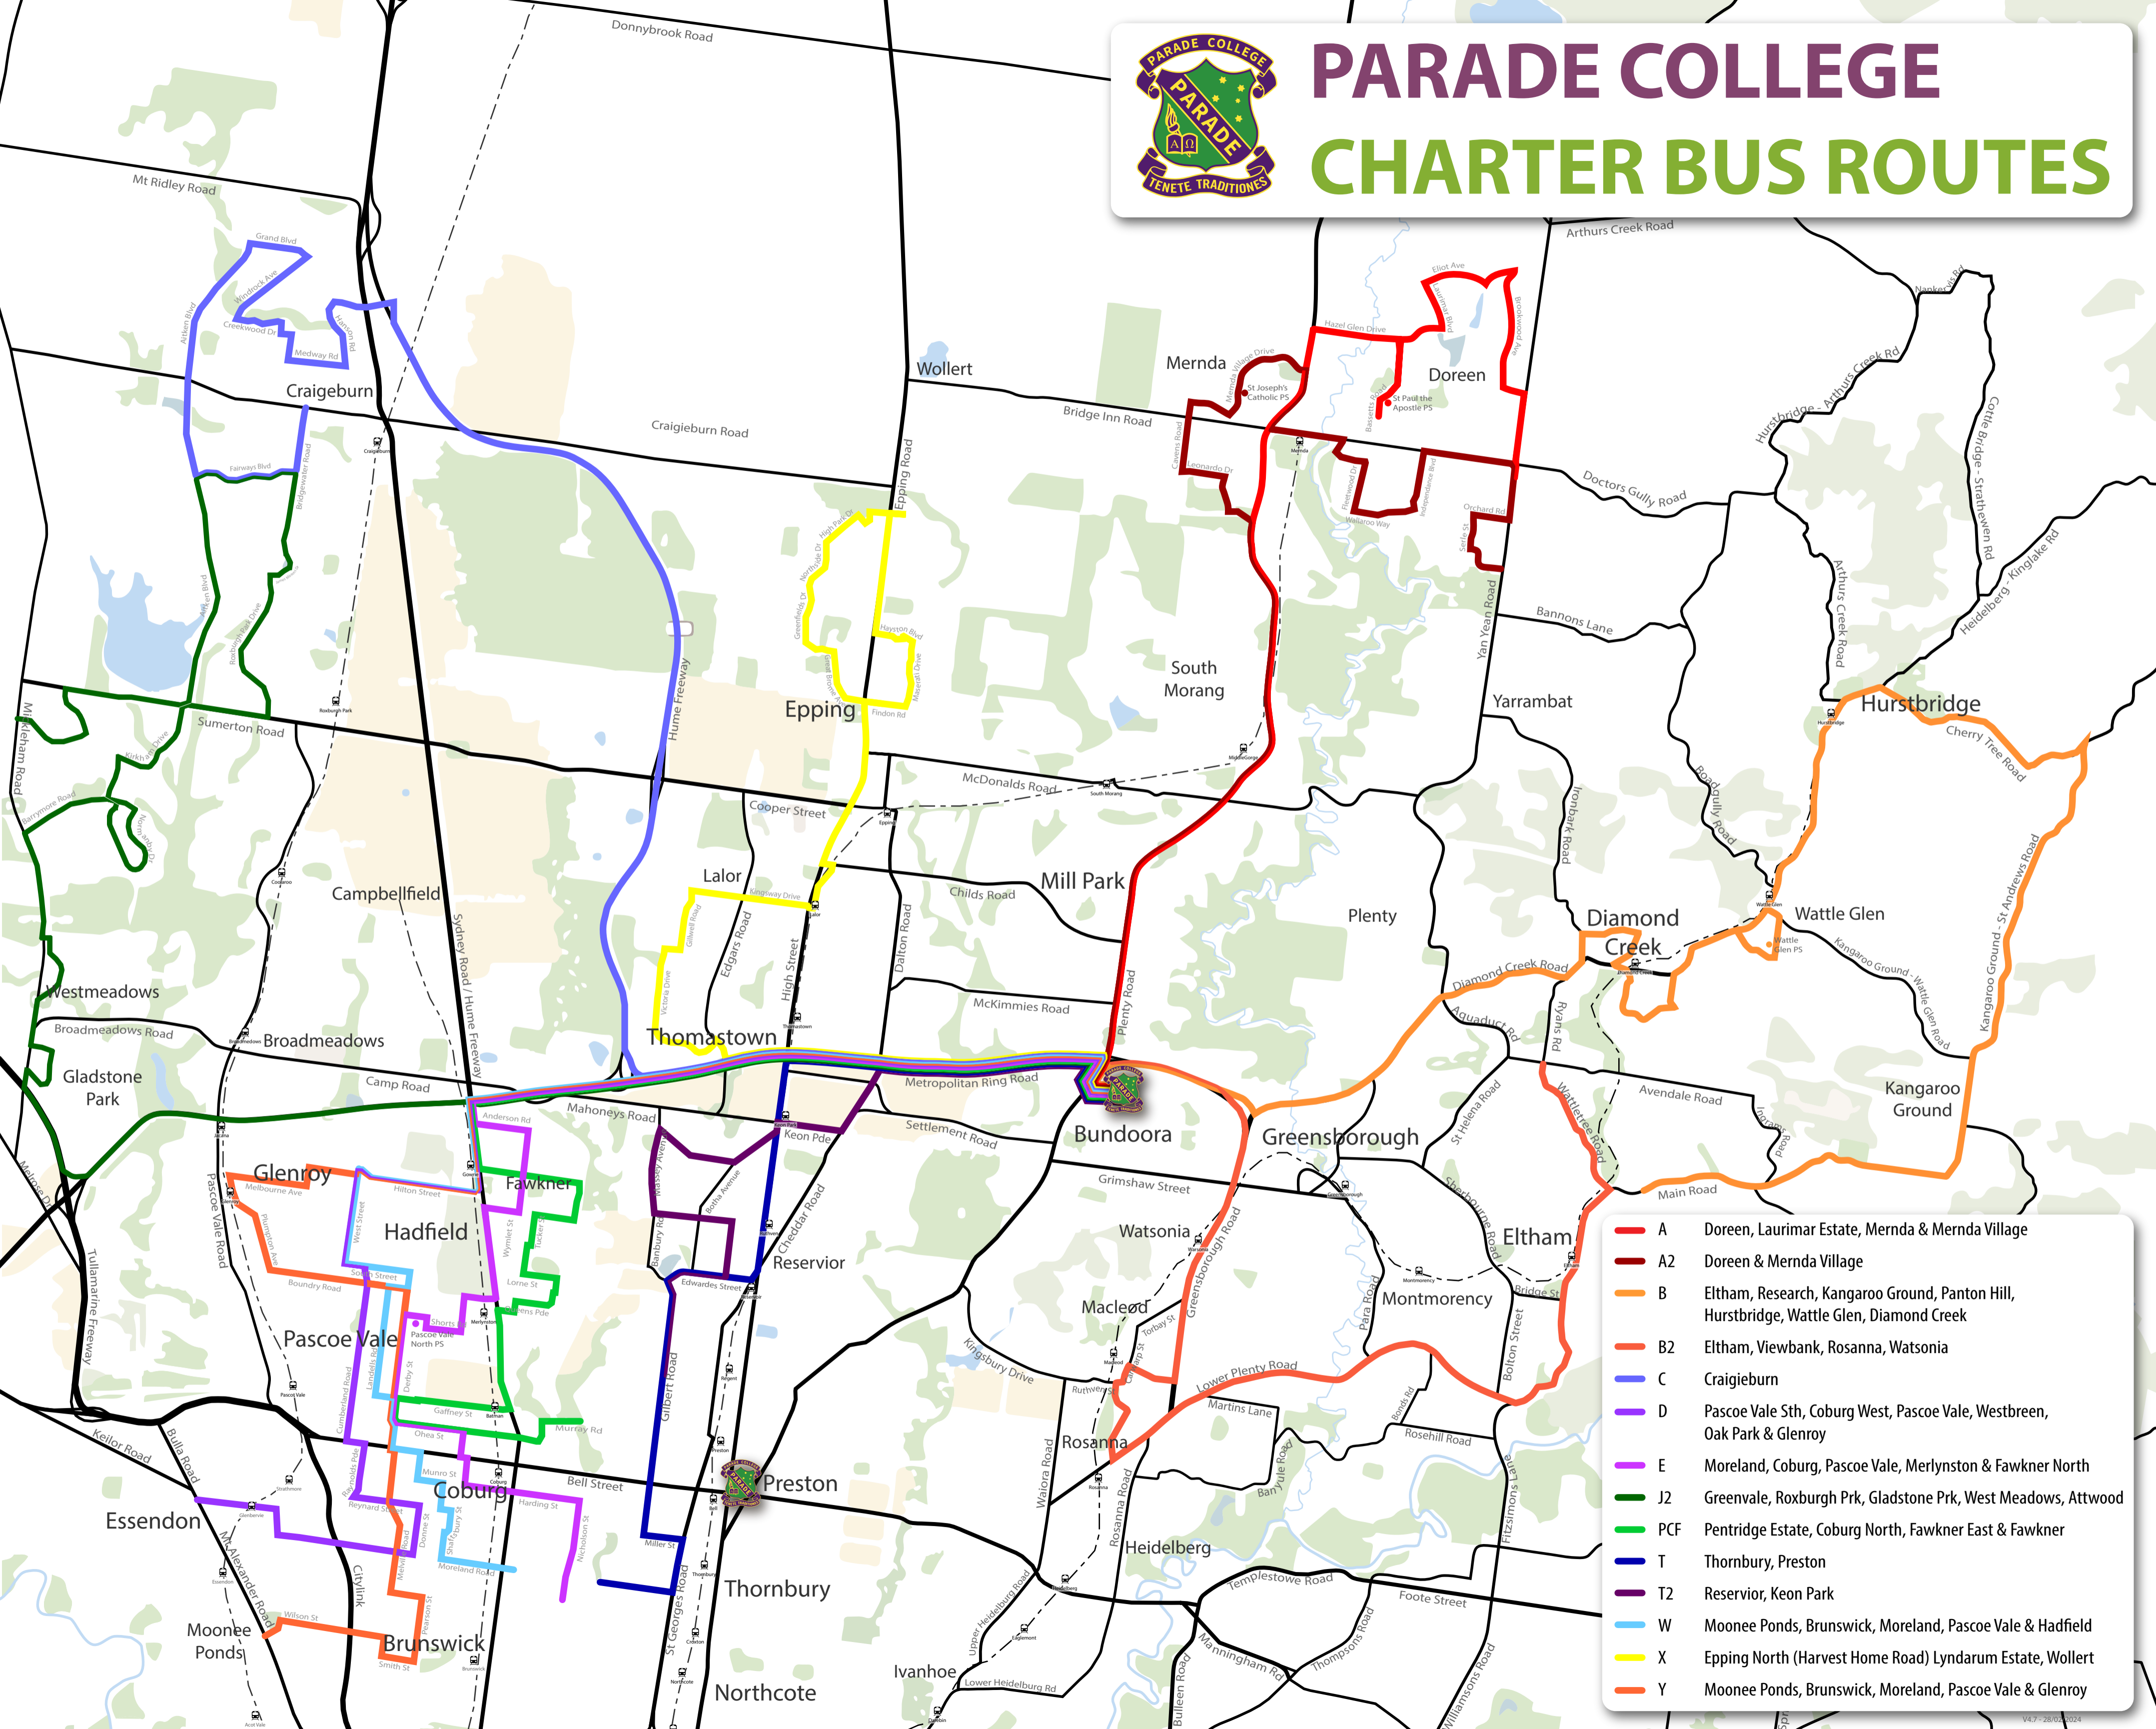

PARADE COLLEGE

CHARTER BUS ROUTES

- A Doreen, Laurimar Estate, Mernda & Mernda Village
- A2 Doreen & Mernda Village
- B Eltham, Research, Kangaroo Ground, Panton Hill, Hurstbridge, Wattle Glen, Diamond Creek
- B2 Eltham, Viewbank, Rosanna, Watsonia
- C Craigieburn
- D Pascoe Vale Sth, Coburg West, Pascoe Vale, Westbreen, Oak Park & Glenroy
- E Moreland, Coburg, Pascoe Vale, Merlynston & Fawkner North
- J2 Greenvale, Roxburgh Prk, Gladstone Prk, West Meadows, Attwood
- PCF Pentridge Estate, Coburg North, Fawkner East & Fawkner
- T Thornbury, Preston
- T2 Reservoir, Keon Park
- W Moonee Ponds, Brunswick, Moreland, Pascoe Vale & Hadfield
- X Epping North (Harvest Home Road) Lyndarum Estate, Wollert
- Y Moonee Ponds, Brunswick, Moreland, Pascoe Vale & Glenroy